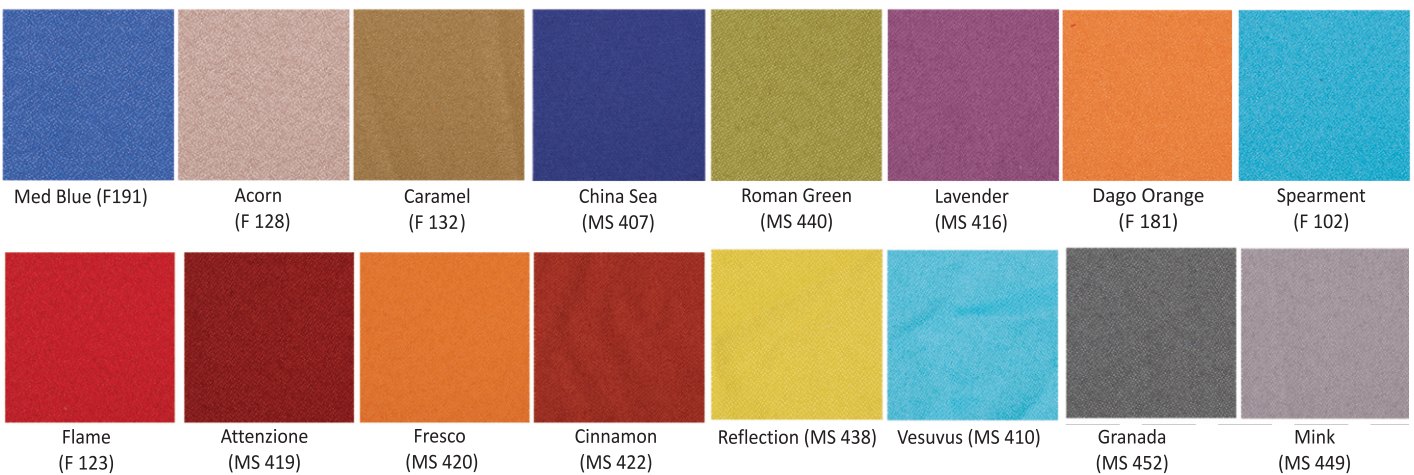

Laminates Options

*(For DX shade rate will be charged extra.)

Powder Coats

Fabrics

Membranes