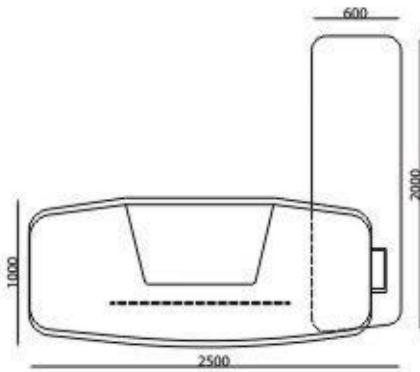

Burg 1
Colour Code:
Wenge Membrane & PU Polish
Deco Paint-RL1019 Matt
W 2500 X D 2000 X H 750