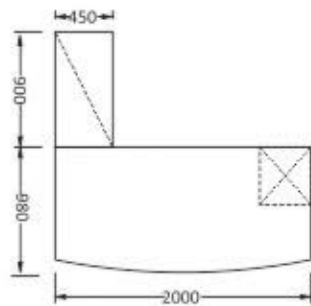

Classic- 2

Colour Code:
Laminate : 10091 & 21066
Powder Coating : Black
L 2300 x D 1800 x H 750
L 2100 x D 1800 x H 750
L 1800 x D 1800 x H 750

Classic- 5

Colour Code:
Laminate : 10012 & 21059
Silver Deco Paint
L 2000 x D1880 X H750
L 1800 X D1700 X H750
L 1600 X D1600 X H750