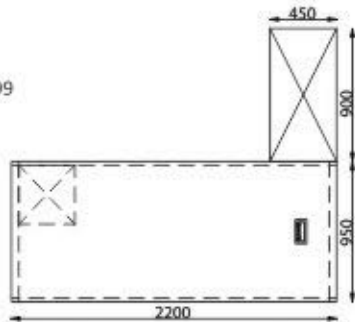

Colour Code:
Laminate : 14545 & 22099

W 2200 X D 1850 X H 750

Colour Code:
Laminate : 14545 & 22099