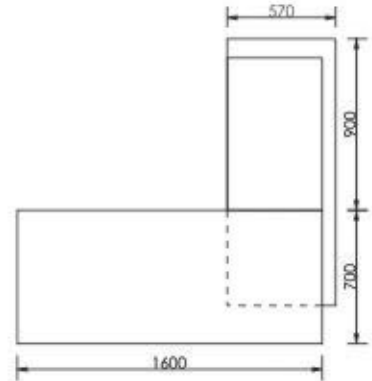

Colour Code:

Laminate : 10699 & 22099

L 2100 x D 1800 x H 750

L 1950 x D 1700 x H 750

L 1800 x D 1650 x H 750

Exclusive -10

Colour Code:
Laminate : 14620
L 2300 x D 1950 x H 750
L 2100 x D 1850 x H 750

Exclusive- 8

Colour Code:
Laminate : 10848 & 21066
L 2400 x D 2300 x H 750
L 2100 x D 2200 x H 750

Exclusive -9

Colour Code:
Laminate : 10848 & 10036
L 2450 x D 2200 x H 750
L 2250 x D 2100 x H 750

Exclusive -14

Colour Code:
Laminate : 10012 & 11005
L 1650 x D 1650 x H 750
L 1800 x D 1730 x H 750
L 2000 x D 1880 x H 750

Exclusive- 15

Colour Code:
Laminate: 14545
L 2400 x D 1800 X H 750
L 2100 x D 1700 x H 750
L 1800 x D 1650 x H 750

Exclusive- 16

Colour Code:
Laminate: 11005 & 22099
L 1800 x D 1750 X H 750
L 1650 x D 1750 x H 750
L 1500 x D 1750 x H 750

Classic- 8

Colour Code:

Laminate : 22099 & 10699

L 1950 x D 2000 x H 750

L 1800 x D 2000 x H 750

L 1650 x D 1900 x H 750

Classic- 9

Colour Code: Laminate :10848
Powder Coating:White
L 1950 x D1800 X H750
L 1800 X D1700 X H750
L 1600 X D1600 X H750