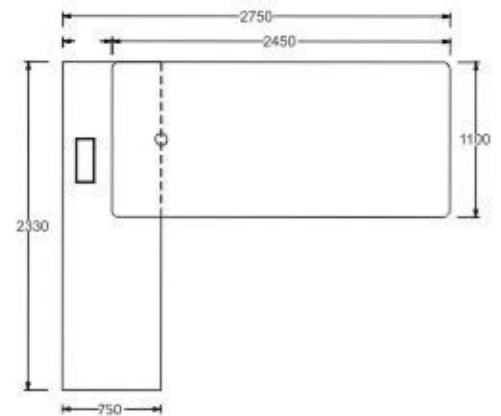

Colour Code:

Laminate : 10866

L 2750 x D 2330 x H 750

L 2450 x D 2330 x H 750

This Broadway range evokes a sense of easy relaxation, comfortable and infinitely versatile. Its innovation design, that is both distinctive and appealing and is ideally suited to corporate, luxurious environments.