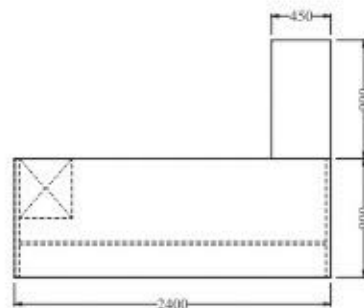

Colour Code:
Laminate : 10848 & 21066
L 2400 x D 2300 x H 750
L 2100 x D 2200 x H 750

Exclusive -9

Colour Code:
Laminate : 10848 & 10036
L 2450 x D 2200 x H 750
L 2250 x D 2100 x H 750

Exclusive -14

Colour Code:
Laminate : 10012 & 11005
L 1650 x D 1650 x H 750
L 1800 x D 1730 x H 750
L 2000 x D 1880 x H 750