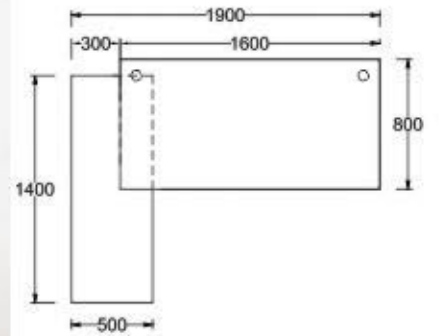

Oxford Collection

Oxford

Colour Code:

Laminate : 22091 & 10523

L 1900 x D 1400 x H 750

L 1600 x D 1400 x H 750