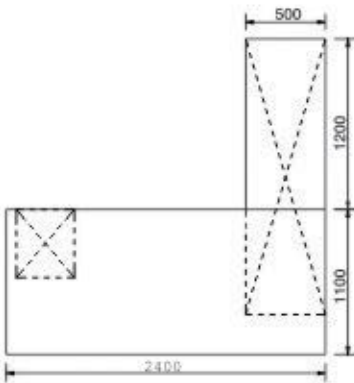

Colour Code:

Laminate : 10699 & 22099

L 2100 x D 1800 x H 750

L 1950 x D 1700 x H 750

L 1800 x D 1650 x H 750

Exclusive -10

Colour Code:
Laminate : 14620
L 2300 x D 1950 x H 750
L 2100 x D 1850 x H 750

Exclusive- 8

Colour Code:
Laminate : 10848 & 21066
L 2400 x D 2300 x H 750
L 2100 x D 2200 x H 750

Exclusive -9

Colour Code:
Laminate : 10848 & 10036
L 2450 x D 2200 x H 750
L 2250 x D 2100 x H 750

Exclusive -14

Colour Code:
Laminate : 10012 & 11005
L 1650 x D 1650 x H 750
L 1800 x D 1730 x H 750
L 2000 x D 1880 x H 750

Exclusive- 15

Colour Code:
Laminate: 14545
L 2400 x D 1800 X H 750
L 2100 x D 1700 x H 750
L 1800 x D 1650 x H 750

Exclusive- 16

Colour Code:
Laminate: 11005 & 22099
L 1800 x D 1750 X H 750
L 1650 x D 1750 x H 750
L 1500 x D 1750 x H 750