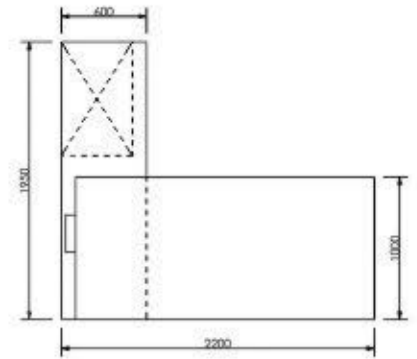

Colour Code:

Laminate : 10866

L 2750 x D 2330 x H 750

L 2450 x D 2330 x H 750

This Broadway range evokes a sense of easy relaxation, comfortable and infinitely versatile. Its innovation design, that is both distinctive and appealing and is ideally suited to corporate, luxurious environments.

Laminate : 10175 & 22091

L 2100(300+1800) x D1650 x H 750

L 1800(300+1500) x D1650 x H 750

Exclusive -2

Colour Code:
Laminate : 10866
L 2200 x D 1950 x H 750
L 2000 x D 1850 x H 750
L 1800 x D 1750 x H 750