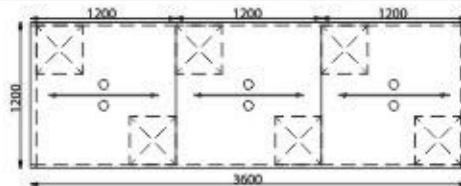

- Ewoke - 9 (Complete unit)
W 2250 x D 450 x H 2200
- Ewoke - 10 (Centre unit)
W 750 x D 450 x H 2200
- Ewoke - 11 (End unit)
W 750 x D 450 x H 2200

Parco-1
Colour Code:
Laminate : 10894 & 22091

A functional system that offers plain and lively environments. It creates efficient, working environment where communication is underlined.

W 1500 X D 1200 X H 750

115-116

Parco-2

Colour Code:
Laminate : 10894 & 22091

W 3600 X D 1200 X H 750

Parco-3

Colour Code:
Laminate : 10894 & 22091

W 2400 X D 1200 X H 750