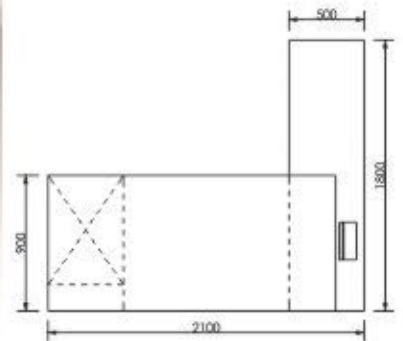

Laminate : 10175 & 22091

L 2100(300+1800) x D1650 x H 750

L 1800(300+1500) x D1650 x H 750

Exclusive -2

Colour Code:
Laminate : 10866
L 2200 x D 1950 x H 750
L 2000 x D 1850 x H 750
L 1800 x D 1750 x H 750

Natural Elegance

Exclusive -5

Colour Code:

Laminate : 10145 & 21066

L 2250 x D 2180 x H 750

L 2000 x D 2100 x H 750

L 1800 x D 2000 x H 750

Exclusive -7

Colour Code:

Laminate : 10699 & 22099

L 2100 x D 1800 x H 750

L 1950 x D 1700 x H 750

L 1800 x D 1650 x H 750

Exclusive -10

Colour Code:
Laminate : 14620
L 2300 x D 1950 x H 750
L 2100 x D 1850 x H 750

Exclusive- 8