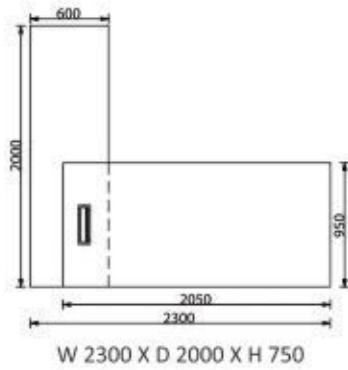

Enteract 1
Colour Code:
Laminate: 10894 & 22091