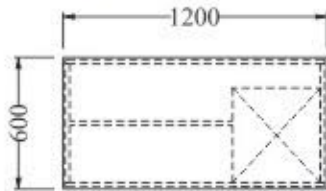

Colour Code :
Laminate: 10019
Powder Coating: Traffic White
W 1200 x D 600 x H 750
W 900 x D 600 x H 750

Classic- 17