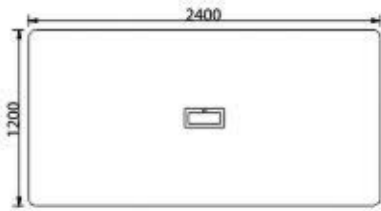

Accent Collection

Geekken
Furniture
Better Furniture. Better Life!

W 2400 X D 1200 X H 750