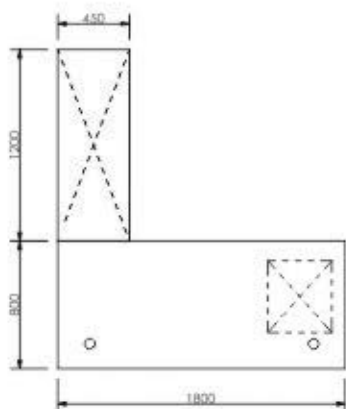

Classic- 8

Colour Code:

Laminate : 22099 & 10699

L 1950 x D 2000 x H 750

L 1800 x D 2000 x H 750

L 1650 x D 1900 x H 750