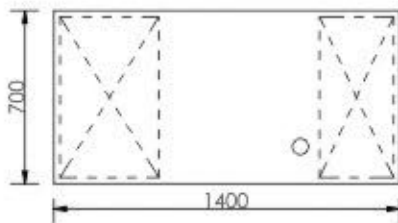

Classic-20

Colour Code:
Laminate: 10145
Powder Coating: Traffic White
W 1200 x D 600 x H 1580

W 1200 x D 600 x H 1580

Numero- 1

Colour Code

- Laminate : 10175 & 21059
- L 1950 x D 2000 x H 750
- L 1800 x D 2000 x H 750
- L 1650 x D 1900 x H 750