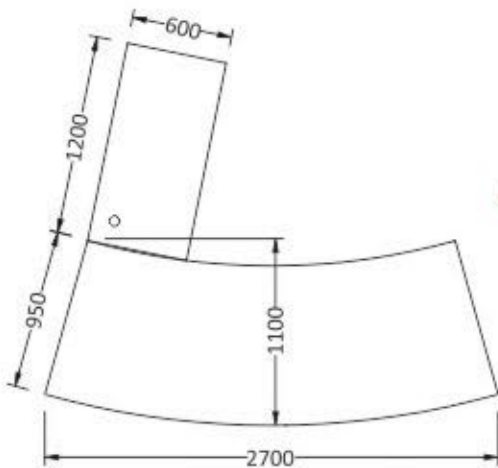

W 2650 X D 2200 X H 750

Tiara Collection

Tiara 1

Colour Code:

Madona Burl & American White Oak Veneer

L 2700 X D2300 X H750

Accent Collection

Accent is a spectacular and stylish collection. The latest technologies are used to manufacture this piece of art, the design of this collection corresponds to all new trends in modern office interiors.