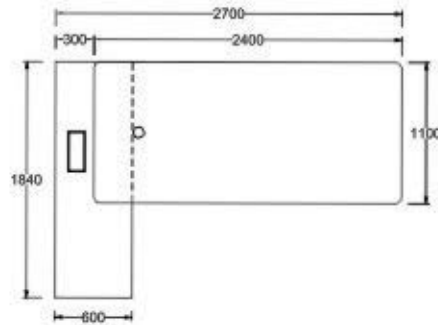

Rex Collection

Superbly engineered and with a robust, innovative design, Rex is a contemporary director room table range

Rex

Colour Code:

Laminate : 10091

L 2700 x D 1840 x H 750

L 2400 x D 1840 x H 750