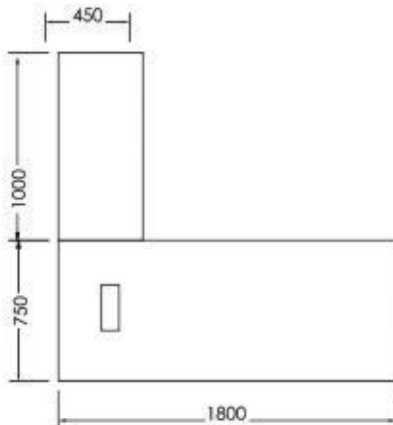

Rave 1

Colour Code:

Laminate: 788 & 21066

L 1650 X D 1750 X H 750

L 1800 X D 1750 X H 750