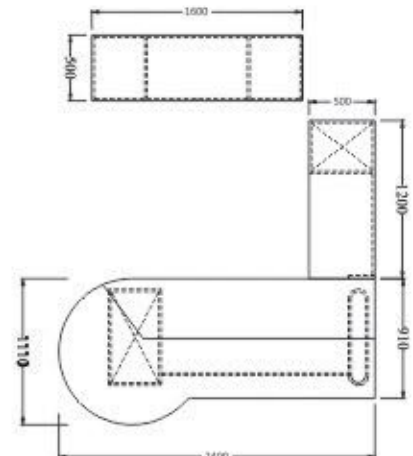

Cascade Collection

Cascade- 1

Colour Code
Madona Burl Veneer & PU Polish
W2400 X D2310 X H750

Cascade series tables are designed for performance and comfort with high quality components to deliver a simple, architectural design that is equally adaptive and integrates with any environment