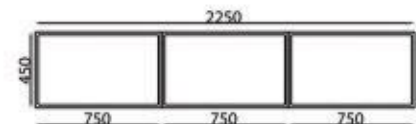

Ewoke-2

Colour Code:
Laminate : 14545 & 22099

W 2200 X D 1850 X H 750

Ewoke-3

Colour Code:
Laminate : 14545 & 22099

W 2200 X D 1850 X H 750

Ewoke-4

Colour Code:
Laminate : 14545

Ewoke - 4 (Complete unit)

W 2250 x D 450 x H 2200

Ewoke - 5 (Centre unit)

W 750 x D 450 x H 2200

Ewoke - 6 (End unit)

W 750 x D 450 x H 2200

Ewoke-5

Colour Code:
Laminate : 14545