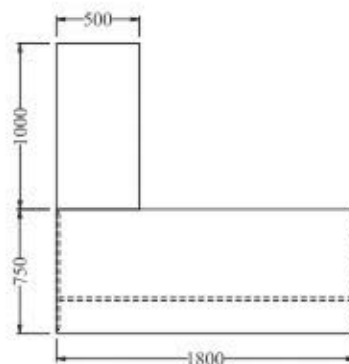

Exclusive- 15

Colour Code:
Laminate: 14545
L 2400 x D 1800 X H 750
L 2100 x D 1700 x H 750
L 1800 x D 1650 x H 750

Exclusive- 16

Colour Code:
Laminate: 11005 & 22099
L 1800 x D 1750 X H 750
L 1650 x D 1750 x H 750
L 1500 x D 1750 x H 750