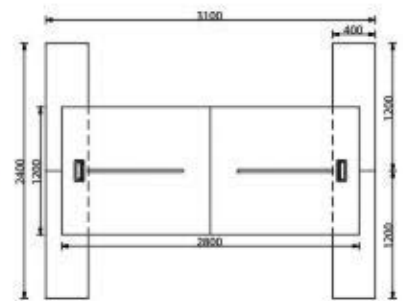

W 3100 X D 2400 X H 750

Enteract 3

Colour Code:
Laminate: 10894 & 22091

Ewoke-1
Colour Code:
Laminate : 14545 & 22099

W 2400 X D 2100 X H 750

The stylish design and well thought out harmony of shapes in this collection create an atmosphere of respectability. The unusual curves of the desk top ends, half round smooth aluminium profile, top boards and top panels give the collection a sophisticated look.