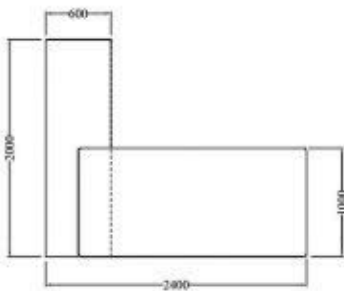

Treviso- 1

Colour Code
Madona Burl Veneer & PU Polish

W2400 X D2000 X H750
W2100 X D1900 X H750