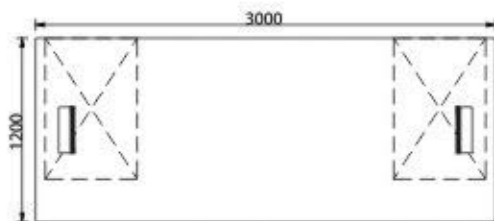

W 3000 X D 1200 X H 750
W 2400 X D 1200 X H 750