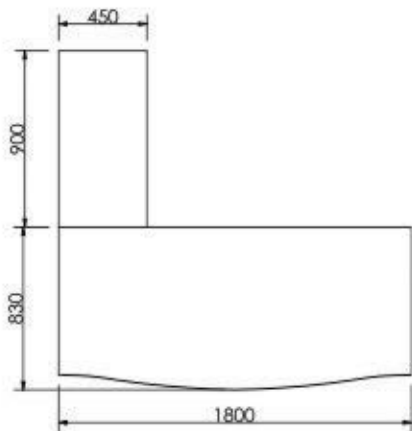

Exclusive -9

Colour Code:
Laminate : 10848 & 10036
L 2450 x D 2200 x H 750
L 2250 x D 2100 x H 750

Exclusive -14

Colour Code:
Laminate : 10012 & 11005
L 1650 x D 1650 x H 750
L 1800 x D 1730 x H 750
L 2000 x D 1880 x H 750