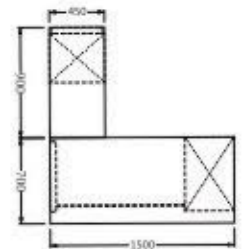

Classic-20