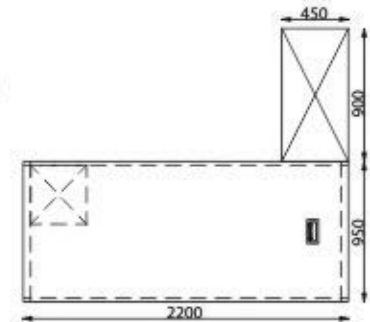

W 2200 X D 1850 X H 750