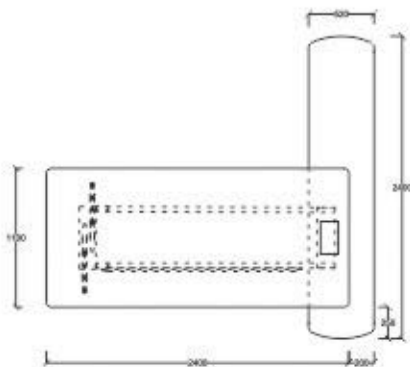

Armstrong- 1

Colour Code:
Membrane: Italian Walnut
PU Paint: Matt Balck
L 2600 X D 2400 X H 750