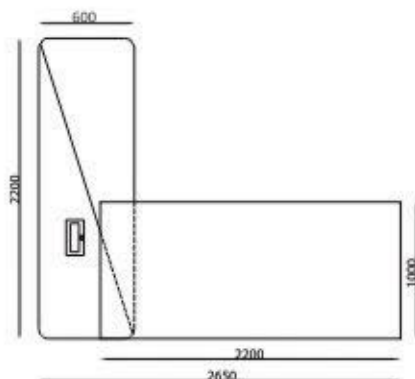

W 2650 X D 2200 X H 750

Tiara Collection

Tiara 1

Colour Code:

Madona Burl & American White Oak Veneer

L 2700 X D2300 X H750

Accent Collection

Accent is a spectacular and stylish collection. The latest technologies are used to manufacture this piece of art, the design of this collection corresponds to all new trends in modern office interiors.