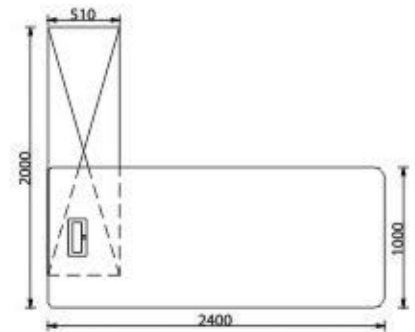

W 2650 X D 2200 X H 750

Tiara Collection

Tiara 1

Colour Code:

Madona Burl & American White Oak Veneer

L 2700 X D2300 X H750

Accent Collection

Accent is a spectacular and stylish collection. The latest technologies are used to manufacture this piece of art, the design of this collection corresponds to all new trends in modern office interiors.