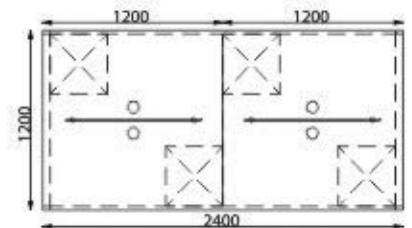

W 1500 X D 1200 X H 750

115-116

Parco-2

Colour Code:
Laminate : 10894 & 22091

W 3600 X D 1200 X H 750

Parco-3

Colour Code:
Laminate : 10894 & 22091

W 2400 X D 1200 X H 750