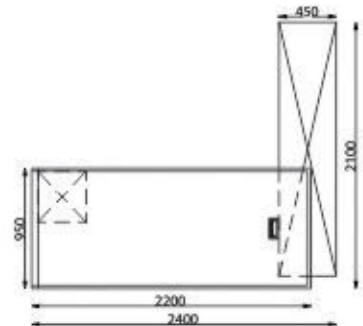

W 3100 X D 2400 X H 750

Enteract 3

Colour Code:
Laminate: 10894 & 22091

Ewoke-1
Colour Code:
Laminate : 14545 & 22099

W 2400 X D 2100 X H 750

The stylish design and well thought out harmony of shapes in this collection create an atmosphere of respectability. The unusual curves of the desk top ends, half round smooth aluminium profile, top boards and top panels give the collection a sophisticated look.