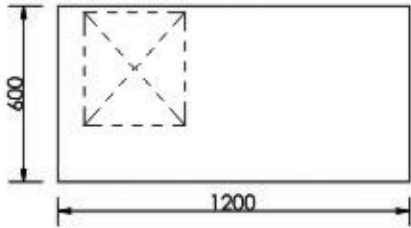

Numero- 3

Colour Code : Laminate : 10002
Powder Coating : White
L 1500 x D 750 x H 750
L 1350 x D 600 x H 750
L 1200 x D 600 x H 750