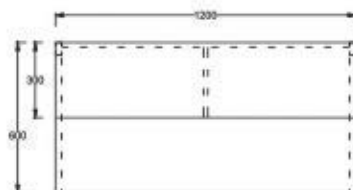

Classic-20

Colour Code:
Laminate: 10145
Powder Coating: Traffic White
W 1200 x D 600 x H 1580

W 1200 x D 600 x H 1580

Numero- 1

Colour Code

- Laminate : 10175 & 21059
- L 1950 x D 2000 x H 750
- L 1800 x D 2000 x H 750
- L 1650 x D 1900 x H 750