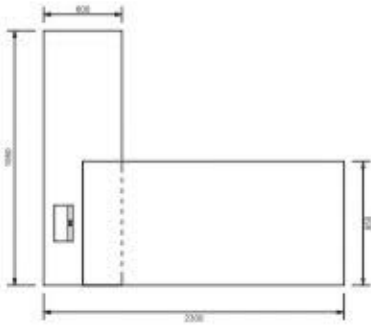

Colour Code:

Laminate : 10699 & 22099

L 2100 x D 1800 x H 750

L 1950 x D 1700 x H 750

L 1800 x D 1650 x H 750

Exclusive -10

Colour Code:
Laminate : 14620
L 2300 x D 1950 x H 750
L 2100 x D 1850 x H 750

Exclusive- 8