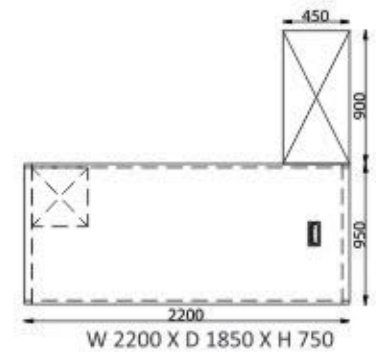

Colour Code
Laminate : 10894 & 22091

Colour Code
Laminate : 10894 & 22091

Ewoke-9

Colour Code
Laminate : 10894 & 22091

Colour Code
Laminate : 10894 & 22091

Colour Code
Laminate : 10894 & 22091

- Ewoke - 9 (Complete unit)
  W 2250 x D 450 x H 2200
- Ewoke - 10 (Centre unit)
  W 750 x D 450 x H 2200
- Ewoke - 11 (End unit)
  W 750 x D 450 x H 2200