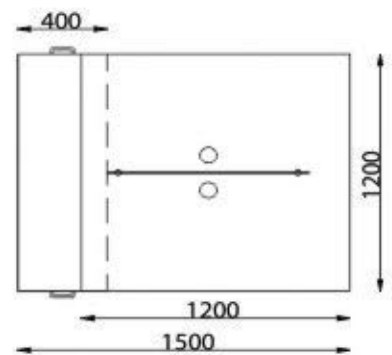

- Ewoke - 9 (Complete unit)
W 2250 x D 450 x H 2200
- Ewoke - 10 (Centre unit)
W 750 x D 450 x H 2200
- Ewoke - 11 (End unit)
W 750 x D 450 x H 2200

Parco-1
Colour Code:
Laminate : 10894 & 22091

A functional system that offers plain and lively environments. It creates efficient, working environment where communication is underlined.