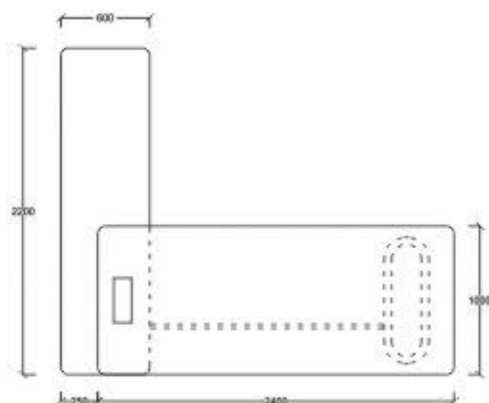

Ingenious-1

Colour Code:
Membrane: Montana PE
PU Paint: RAL 1019 - Mat
L 2650 X D 2200 X H 750

It's grace and elegance add human centric significance to the workspace.