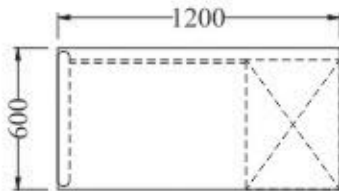

Colour Code:
Laminate : 10002
Powder Coating: White
W 1050 x D 600 x H 750
W 1200 x D 600 x H 750
W 1350 x D 600 x H 750

Classic- 19

Colour Code:
Laminate : 10002
Powder Coating: White
W 1500 x D 1600 x H 750
W 1800 x D 1600 x H 750