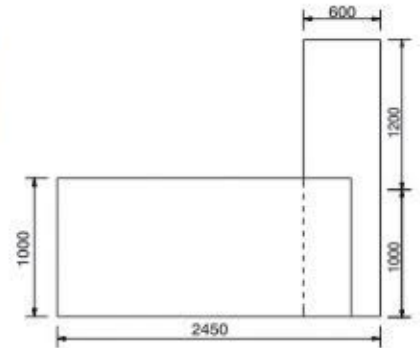

Natural Elegance

Exclusive -5

Colour Code:

Laminate : 10145 & 21066

L 2250 x D 2180 x H 750

L 2000 x D 2100 x H 750

L 1800 x D 2000 x H 750

Exclusive -7

Colour Code:

Laminate : 10699 & 22099

L 2100 x D 1800 x H 750

L 1950 x D 1700 x H 750

L 1800 x D 1650 x H 750

Exclusive -10

Colour Code:
Laminate : 14620
L 2300 x D 1950 x H 750
L 2100 x D 1850 x H 750

Exclusive- 8

Colour Code:
Laminate : 10848 & 21066
L 2400 x D 2300 x H 750
L 2100 x D 2200 x H 750

Exclusive -9

Colour Code:
Laminate : 10848 & 10036
L 2450 x D 2200 x H 750
L 2250 x D 2100 x H 750

Exclusive -14

Colour Code:
Laminate : 10012 & 11005
L 1650 x D 1650 x H 750
L 1800 x D 1730 x H 750
L 2000 x D 1880 x H 750