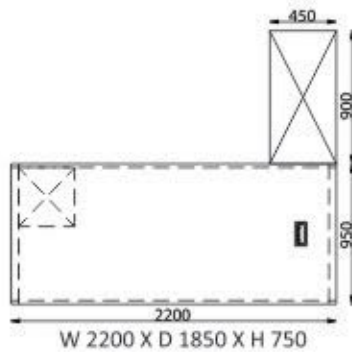

Colour Code
Laminate : 10894 & 22091

Colour Code
Laminate : 10894 & 22091