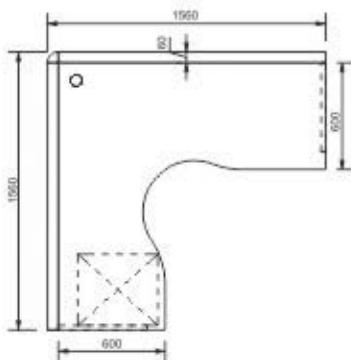

Max- 4

Colour Code:
Laminate: 10012
Powder Coating: Silver Gray
W 2520 x D 1260 x H 1200

Max- 5
Colour Code:
Laminate :11005 & 10019
Powder Coating : White
W 4000 x D 1260 x H 1200

Max- 6
Colour Code:
Laminate : 11005 & 10019
Powder Coating : White
W 2000 x D 1260 x H 1200