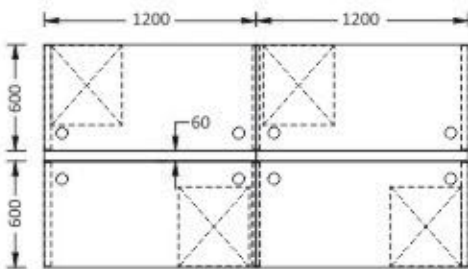

W 2400 X D 1260 X H 1200