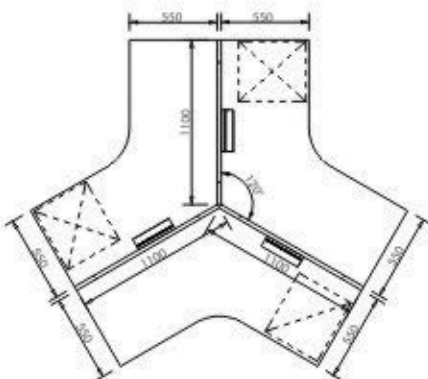

W 2400 x D 1200 X H 1050

Enhancing user experience through agile work settings, universal flexibility enables people to perform at their best

Axis- 1

W 2400 X D 1260 X H 1100

Colour Code:

Laminate : 22091

Powder Coating : White

Fabric : NX 15

Optima -1

Colour Code:
Laminate : 10866 & 11005
Powder Coating : White
W 1100 x D 1100 x H 1050

Technical Specification

- Desk based system with 25 mm screen.
- Powder coated triangle frame leg.
- Raceway provision below the worktop for data & electrical wiring.