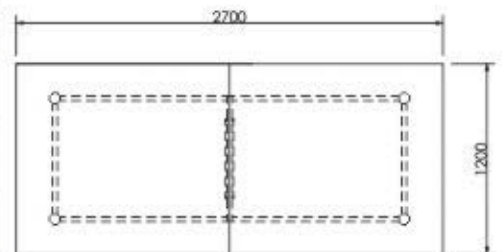

Conference -12

Colour Code:
Laminate: 10848
Chrome Plated Legs
L 2400 x D 1200 x H 750
L 2700 x D 1200 x H 750
L 3600 x D 1200 x H 750