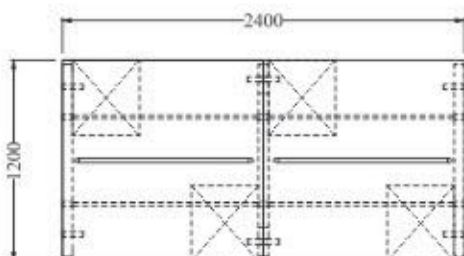

Optima- 9

Colour Code:
Laminate: 22091
Powder Coating: DA Gray
W 2400 X D 1200 X H 1050