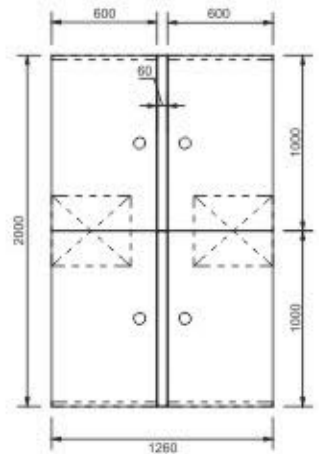

Max- 7
Colour Code:
Laminate : 11005 & 10019
Powder Coating : White
W 1560 x D 1560 x H 1200