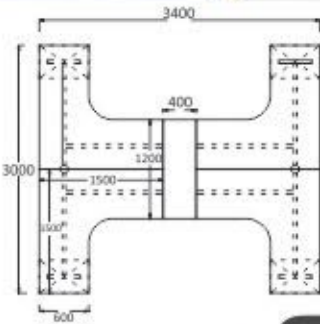

Pledge Collection

Pledge- 2

Colour Code:
Laminate: 11005 & 22099
Powder Coating: DA Gray
W 3400 x D 3000 H 750+450(1200)