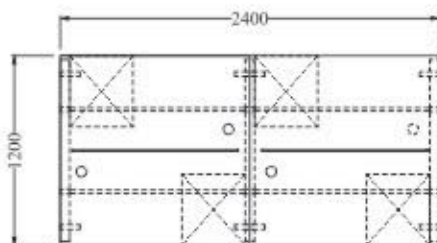

Creating Spaces For Collaborative Work & Group Activities