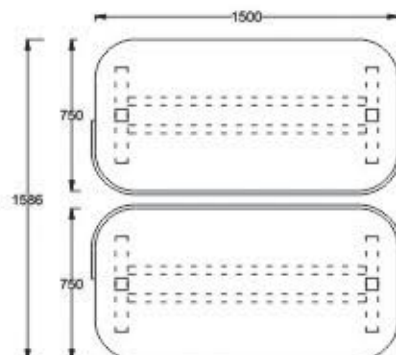

W3000 X D3000 X H1050

W3000 X D3000 X H1050

Oxy- 1

Colour Code:

Laminate : 10175 & 21059

Chrome Plated Legs

Pledge Collection

Pledge- 2

Colour Code:
Laminate: 11005 & 22099
Powder Coating: DA Gray
W 3400 x D 3000 H 750+450(1200)

Pledge- 1

W 2600 X D 1200 X H 1100

Colour Code:

Laminate: 14675 & 22099

Versatile solution for sit and stand workspace

Versatile- 1

Colour Code:
Laminate: 22091
W 1500 x D 768 x H 750/1150
(Adjustable Height)

Versatile-2

Colour Code:
Laminate: 22091
W 1500 x D 1586 x H 750/1150
(Adjustable Height)

Polar Collection

 **GeekEn**
Furniture
Better Furniture. Better Life!

Polar -1

Colour Code:

Laminate : 10175 & 22091

Chrome Plated Legs

W 3000 x D 1500 X H 1050

W 3000 x D 1500 X H 1050

Flexibility in workspace increases in employee's comfort, well being and productivity. It has been designed to meet the requirement of a perfect working environment.