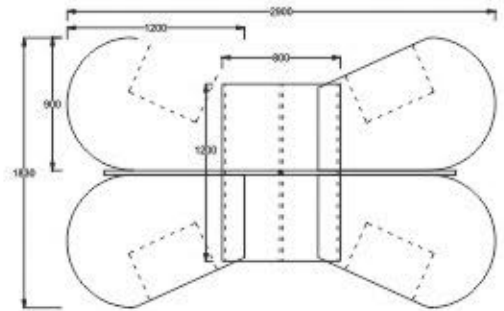

Oxy- 4

Colour Code:
Laminate: 11192
Chrome Plated Leg
W 1200 X D 1000 X H 750/1150