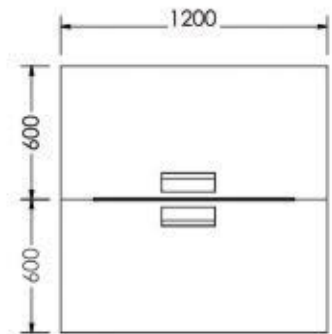

W 2400 x D 1200 X H 1050

Enhancing user experience through agile work settings, universal flexibility enables people to perform at their best

Axis- 1

W 2400 X D 1260 X H 1100

Colour Code:

Laminate : 22091

Powder Coating : White

Fabric : NX 15

Optima -1

Colour Code:
Laminate : 10866 & 11005
Powder Coating : White
W 1100 x D 1100 x H 1050

Technical Specification

- Desk based system with 25 mm screen.
- Powder coated triangle frame leg.
- Raceway provision below the worktop for data & electrical wiring.