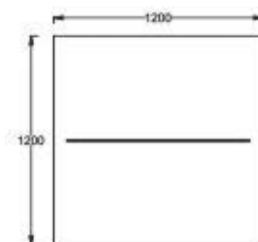

Optima- 15

Colour Code:
Laminate: 22099
Powder Coating: DA Gray & Brown
W 1200 x D 1000 x H 1150