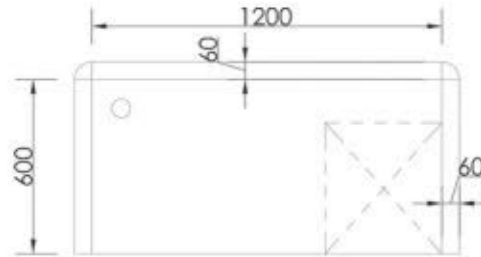

Max- 1

Colour Code:
Laminate : 11005
Powder Coating : Moon Gray
W 1320 x D 660 x H 1200