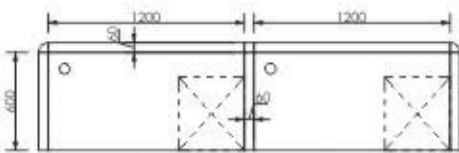

W 2400 X D 1260 X H 1200

Max Collection

Max- 1

Colour Code:
Laminate : 11005
Powder Coating : Moon Gray
W 1320 x D 660 x H 1200

Max- 2

Colour Code:
Laminate : 11005
Powder Coating : Moon Gray
W 2580 x D 660 x H 1200