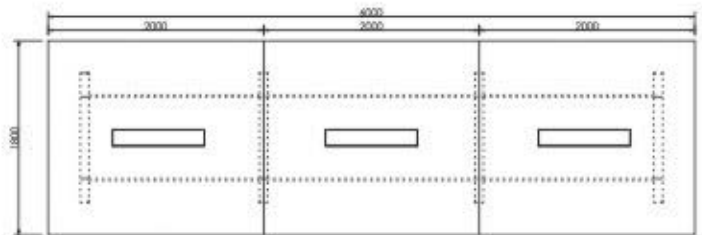

Conference -12

Colour Code:
Laminate: 10848
Chrome Plated Legs
L 2400 x D 1200 x H 750
L 2700 x D 1200 x H 750
L 3600 x D 1200 x H 750