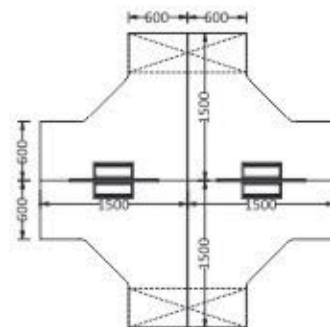

Elegance and comfort in perfect lines

Combines maximal comfort, high quality and excellent ergonomics and functional properties. This stylish and modern workstation is a real good office partner in any office environment.