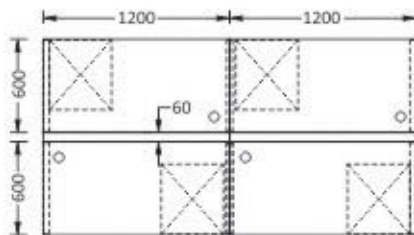

W 2400 x D 1260 X H 1200