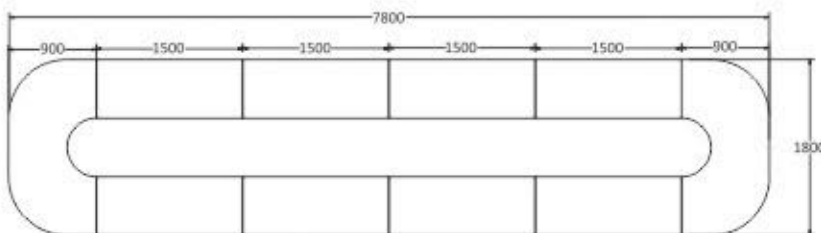

L 3600 x D 1200 x H 750

Thoughts become
creative when you
share together

Conference- 13

Colour Code:
Laminate : 10175 & 22099
L 7800 x D1800 X H750

Conference- 15

Colour Code:
Laminate : 10175 & 22099

L 2400 X D 1800 X H 750