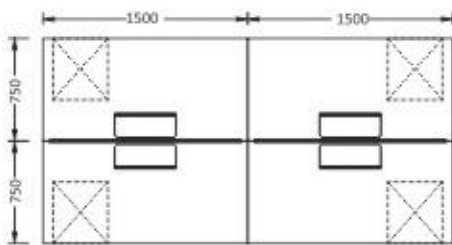

Versatile- 1

Colour Code:
Laminate: 22091
W 1500 x D 768 x H 750/1150
(Adjustable Height)

Versatile-2

Colour Code:
Laminate: 22091
W 1500 x D 1586 x H 750/1150
(Adjustable Height)

Polar Collection

 **GeekEn**
Furniture
Better Furniture. Better Life!

Polar -1

Colour Code:

Laminate : 10175 & 22091

Chrome Plated Legs

W 3000 x D 1500 X H 1050

W 3000 x D 1500 X H 1050

Flexibility in workspace increases in employee's comfort, well being and productivity. It has been designed to meet the requirement of a perfect working environment.