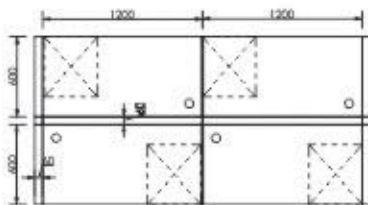

Stratum- 3

Colour Code:
Laminate: 11005
Powder Coating: White
W 2520x D 1260 x H 1200