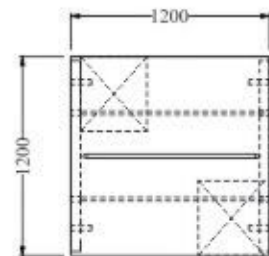

Colour Code:
Laminate : 22091
Powder Coating : Moon Gray
W 1200 X D 1200 X H 1050