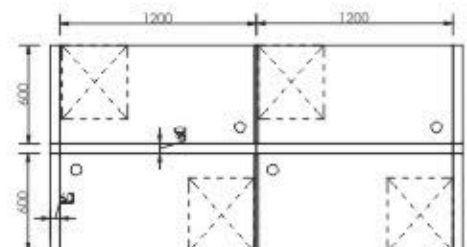

W 2400 X D 1260 X H 1200

Max Collection

Max- 1

Colour Code:
Laminate : 11005
Powder Coating : Moon Gray
W 1320 x D 660 x H 1200

Max- 2

Colour Code:
Laminate : 11005
Powder Coating : Moon Gray
W 2580 x D 660 x H 1200