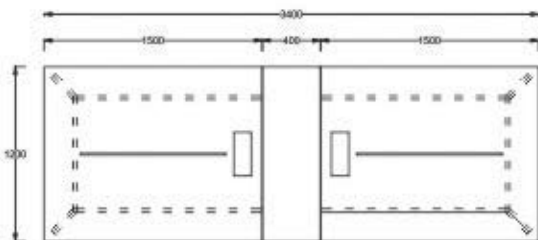

Oxy- 2

Colour Code:

Laminate: 10544 & 22099

Parrot Green-21143

Powder Coating: DA Gray

W 3400 x D 1200 x H 750+336(1086)