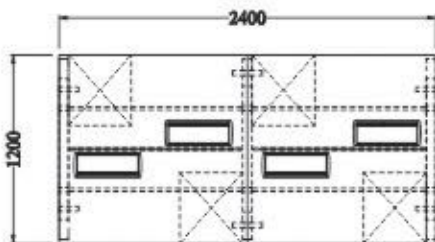

Optima- 10

Colour Code:

Laminate : 22091

Powder Coating : White

W 2400 X D 1200 X H 1100

Top Size: 1200x1200

Optima- 11

Colour Code:

Laminate : 11005

Powder Coating : White

W 2400 X D 1200 X H 1050

Top Size: 1200x1200

Optima- 12

Colour Code:
Membrane: Italian Walnut
Laminate: 22091
Powder Coating: RLT White
W 2400 x D 1200 x H 1050

Optima- 13