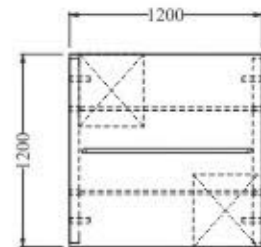

Optima- 6

Colour Code:
Laminate : 22091
Powder Coating : Moon Gray
W1200 X D1200 X H1050