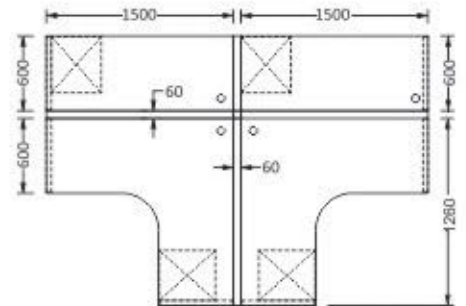

All those who like a never ageing classical style with its exquisite and at the same time austere design, will love this range. This model includes everything necessary to create a comfortable work environment in an office.

W 3060 x D 1860 X H 1200