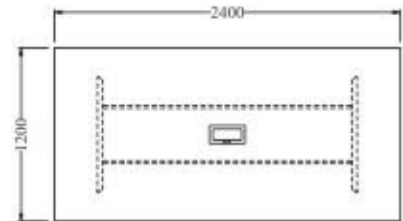

Conference Collection

Conference- 18

Colour Code:
American Walnut & American White Ash Veener/Rose Gold PVD
L 2400 x D 1200 x H 750

Conference- 16

Colour Code:
Laminate: 14675 & 22099
L 2400 x D 1200 x H 750
L 2100 x D 900 x H 750
L 1800 x D 900 x H 750