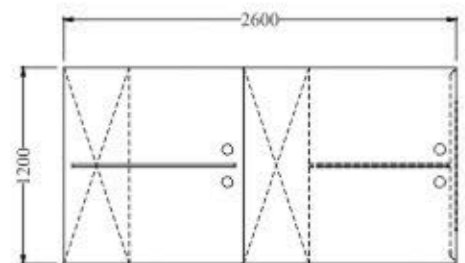

Pledge- 1

W 2600 X D 1200 X H 1100

Colour Code:

Laminate: 14675 & 22099