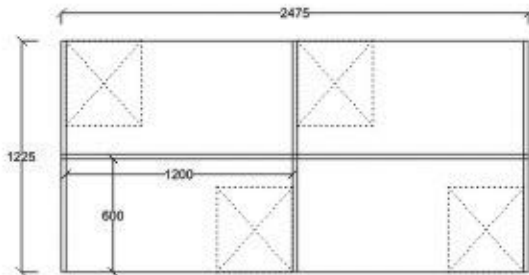

Max- 8

Colour Code:
Laminate: 21032 & 10002
Powder Coating: White
W 2475 x D 1225 x H 1200