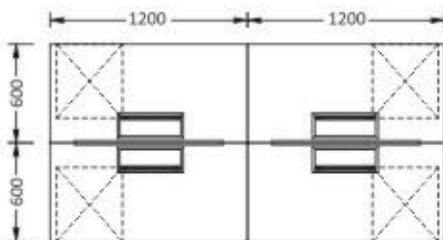

Polar -1

Colour Code:

Laminate : 10175 & 22091

Chrome Plated Legs

W 3000 x D 1500 X H 1050

W 3000 x D 1500 X H 1050

Flexibility in workspace increases in employee's comfort, well being and productivity. It has been designed to meet the requirement of a perfect working environment.

W 2400 x D 1200 X H 1050

Enhancing user experience through agile work settings, universal flexibility enables people to perform at their best

Axis- 1

W 2400 X D 1260 X H 1100

Colour Code:

Laminate : 22091

Powder Coating : White