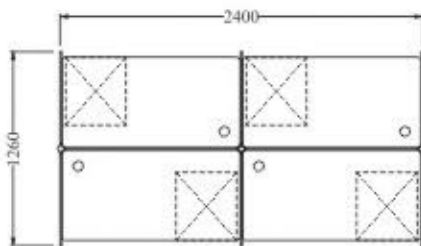

Versatile- 1

Colour Code:
Laminate: 22091
W 1500 x D 768 x H 750/1150
(Adjustable Height)

Versatile-2

Colour Code:
Laminate: 22091
W 1500 x D 1586 x H 750/1150
(Adjustable Height)

Polar Collection

 **GeekEn**
Furniture
Better Furniture. Better Life!

Polar -1

Colour Code:

Laminate : 10175 & 22091

Chrome Plated Legs

W 3000 x D 1500 X H 1050

W 3000 x D 1500 X H 1050

Flexibility in workspace increases in employee's comfort, well being and productivity. It has been designed to meet the requirement of a perfect working environment.

Ambiente- 1
Colour Code:
Laminate: 676
Powder Coating: DA Gray

W 3000 X D 1200 X H 750/1100

Imagine- 1

Colour Code:
Laminate : 10002
Powder Coating : White
W 2400 x D 1200 X H 1050

The collection is executed in a fashionable minimalistic style. The well thought out possibilities for variations with this model range and a wide choice of colors allow us to create a unique office for each client. This series has been worked out with consideration of requirements in this modern world for ergonomics and functionality of the office furniture.

W 2400 x D 1200 X H 1050

Enhancing user experience through agile work settings, universal flexibility enables people to perform at their best

Axis- 1

W 2400 X D 1260 X H 1100

Colour Code:

Laminate : 22091

Powder Coating : White