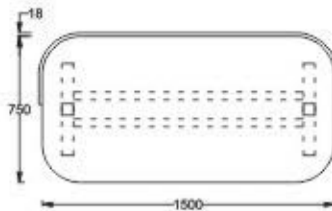

W3000 X D3000 X H1050

W3000 X D3000 X H1050

Oxy- 1

Colour Code:

Laminate : 10175 & 21059

Chrome Plated Legs

Pledge Collection

Pledge- 2

Colour Code:
Laminate: 11005 & 22099
Powder Coating: DA Gray
W 3400 x D 3000 H 750+450(1200)

Pledge- 1

W 2600 X D 1200 X H 1100

Colour Code:

Laminate: 14675 & 22099

Versatile solution for sit and stand workspace

Versatile- 1

Colour Code:
Laminate: 22091
W 1500 x D 768 x H 750/1150
(Adjustable Height)

Versatile-2

Colour Code:
Laminate: 22091
W 1500 x D 1586 x H 750/1150
(Adjustable Height)

Polar Collection

 **GeekEn**
Furniture
Better Furniture. Better Life!

Polar -1

Colour Code:

Laminate : 10175 & 22091

Chrome Plated Legs

W 3000 x D 1500 X H 1050

W 3000 x D 1500 X H 1050

Flexibility in workspace increases in employee's comfort, well being and productivity. It has been designed to meet the requirement of a perfect working environment.