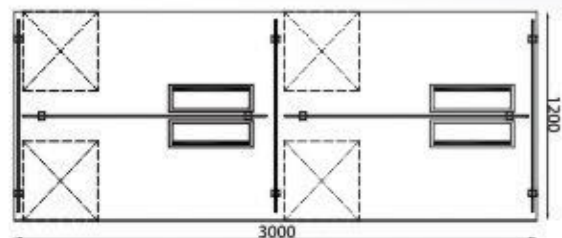

Flexibility in workspace increases in employee's comfort, well being and productivity. It has been designed to meet the requirement of a perfect working environment.

Ambiente- 1
Colour Code:
Laminate: 676
Powder Coating: DA Gray

W 3000 X D 1200 X H 750/1100