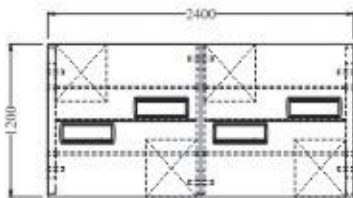

Creating Spaces For Collaborative Work & Group Activities

Edge Profile

Optima- 9

Colour Code:
Laminate: 22091
Powder Coating: DA Gray
W 2400 X D 1200 X H 1050

Optima Collection

Geeken
Furniture
Better Furniture, Better Life!