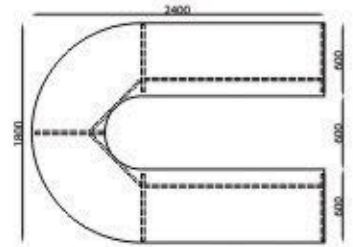

L 3600 x D 1200 x H 750

Thoughts become
creative when you
share together

Conference- 13

Colour Code:
Laminate : 10175 & 22099
L 7800 x D1800 X H750

Conference- 15

Colour Code:
Laminate : 10175 & 22099

L 2400 X D 1800 X H 750

Conference- 4

Colour Code:
Laminate :10002
L 6000 x D 3000 x H 750

Conference- 6

- Colour Code:
- Laminate : 10528
- L 3600 X D 1200 X H750
- L 3000 X D 1200 X H750
- L 2700 X D 900 X H750
- L 2100 X D 900 X H750
- L 1800 X D 900 X H750