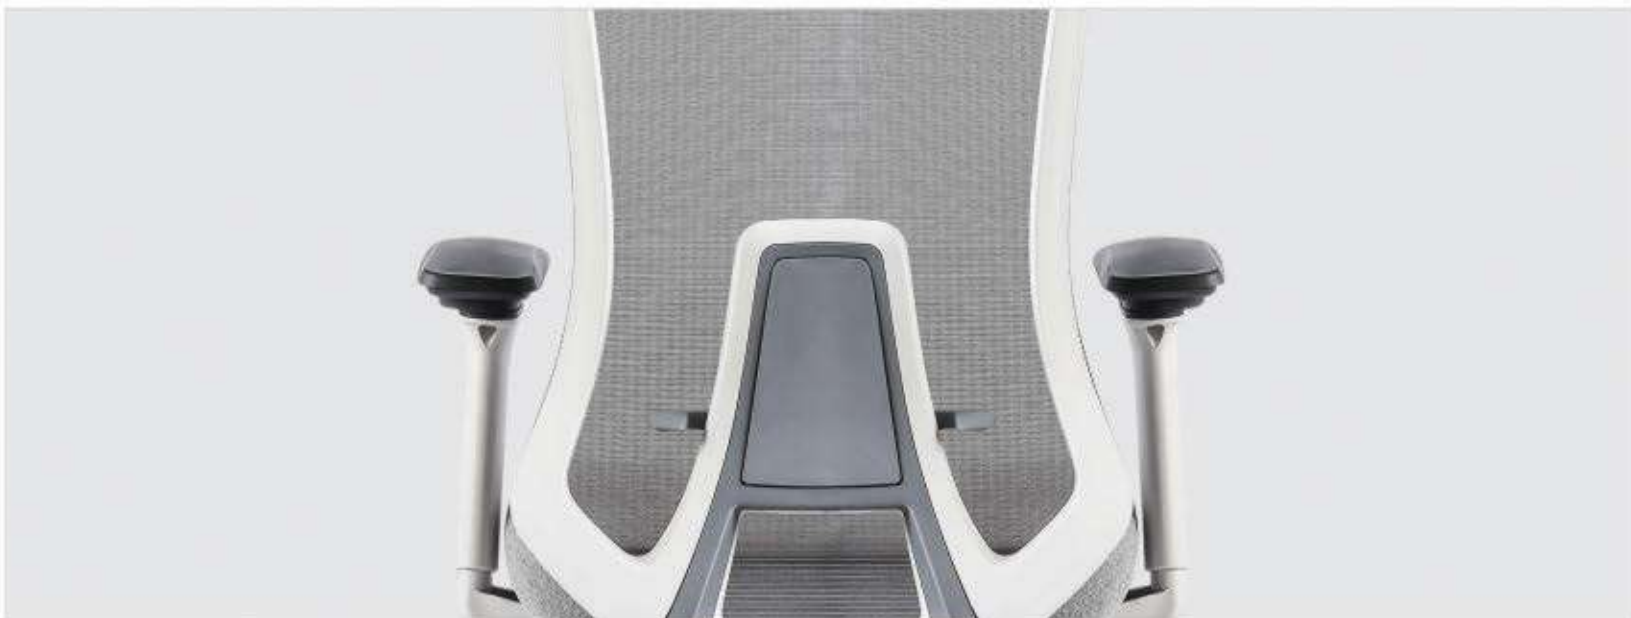

Eiffel- 5
Colour Code:
Seat - Micro Black
Back-Black Net

Eiffel- 6
Colour Code:
Seat - Micro Black
Back-Black Net